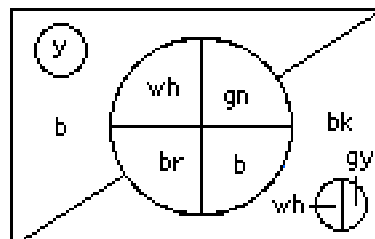

Matched Pair Of *Color Me!* Earth & Moon Flags

Created by Shaun Moss (Earth Flag) and Peter Kokh (Moon Flag)

EARTH FLAG COLORS

bk - black wh - white y - yellow
 gy - gray b - blue gn - green
 br - brown

MOON FLAG COLORS

bk - black wh - white y - yellow
 gy - gray b - blue gn - green
 br - brown

- On the Moon the sky is always black. The white face of the Moon is turned sunward.
- "Earth" is shown over the night side of the Moon, although Earth is just as often seen from the sunlit side - one can only carry the analogy so far.
- The day/night terminator, instead of perpendicular to the Sun-Earth axis is straight up and down as is the white | green. brown | blue line on the stylized Earth.